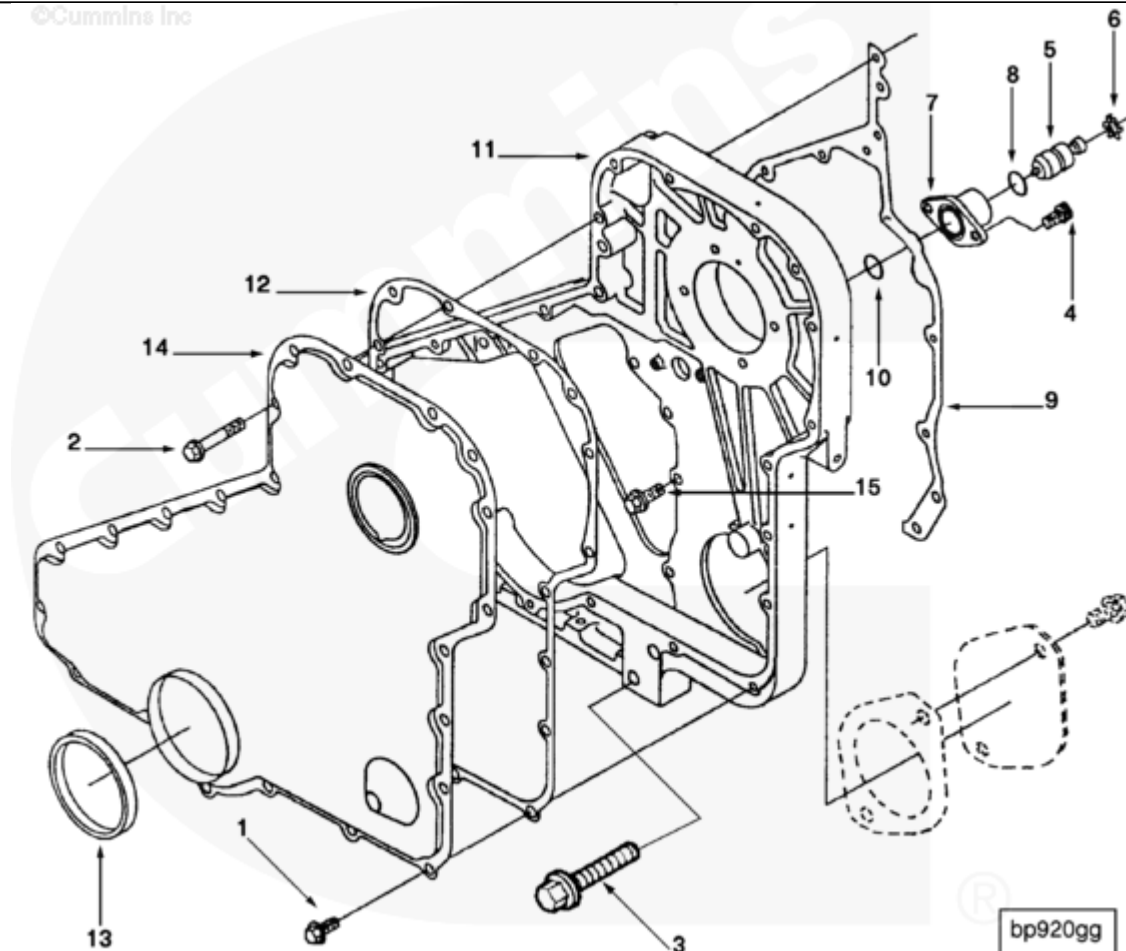

[SMALL](#) | [MEDIUM](#) | [LARGE](#)

Cart	Ref No	Part Number	Part Description	Required	Remarks
<input type="button" value="View My Cart"/>					
		BP9736-01	Front Gear Cover		MR - COVER, FRONT GEAR...(More)

					Family: C Series
					Structure Code: 02 EBM
					Noise Dampening Panel
					Provision: No
					PTO Location: Low
					Front Support Provision: No
					Access for Tach Drive: Yes
					Gear Housing Material: Cast
					Aluminum
					Fuel Pump:
					Bosch A
					Bosch MW
					Nippondenso EP-9
<input type="checkbox"/>	1	3925883	Hexagon Flange Head Cap Screw	16	M8 X 1.25 X 16
<input type="checkbox"/>	2	3926863	Hexagon Flange Head Cap Screw	6	M8 X 1.25 X 50.
<input type="checkbox"/>	3	3902116	Hexagon Flange Head Cap Screw	4	M12 X 1.75 X 50.
<input type="checkbox"/>	4	3907998	Round Head Cap Screw	2	M5 x 0.80 x 17
<input type="checkbox"/>	5	3903924	Timing Pin	1	
<input type="checkbox"/>	6	3904849	Retaining Ring	1	
<input type="checkbox"/>	7	3919683	Timing Pin Housing	1	
<input type="checkbox"/>	8	3913994	O-Ring Seal	1	
<input type="checkbox"/>	9	3929253	Gear Housing Gasket	1	
<input type="checkbox"/>	10	3915772	Rectangular Ring Seal	1	
<input type="checkbox"/>	11	3926721	Gear Housing	1	
<input type="checkbox"/>	12	3917780	Gear Cover Gasket	1	
<input type="checkbox"/>		3908139	Front Seal Service Kit	1	Includes Installation Tools
	13	3921927	Oil Seal	1	
<input type="checkbox"/>	14	3926847	Gear Cover	1	
<input type="checkbox"/>	15	3900630	Hexagon Flange Head Cap Screw	5	M8 X 1.25 X 20